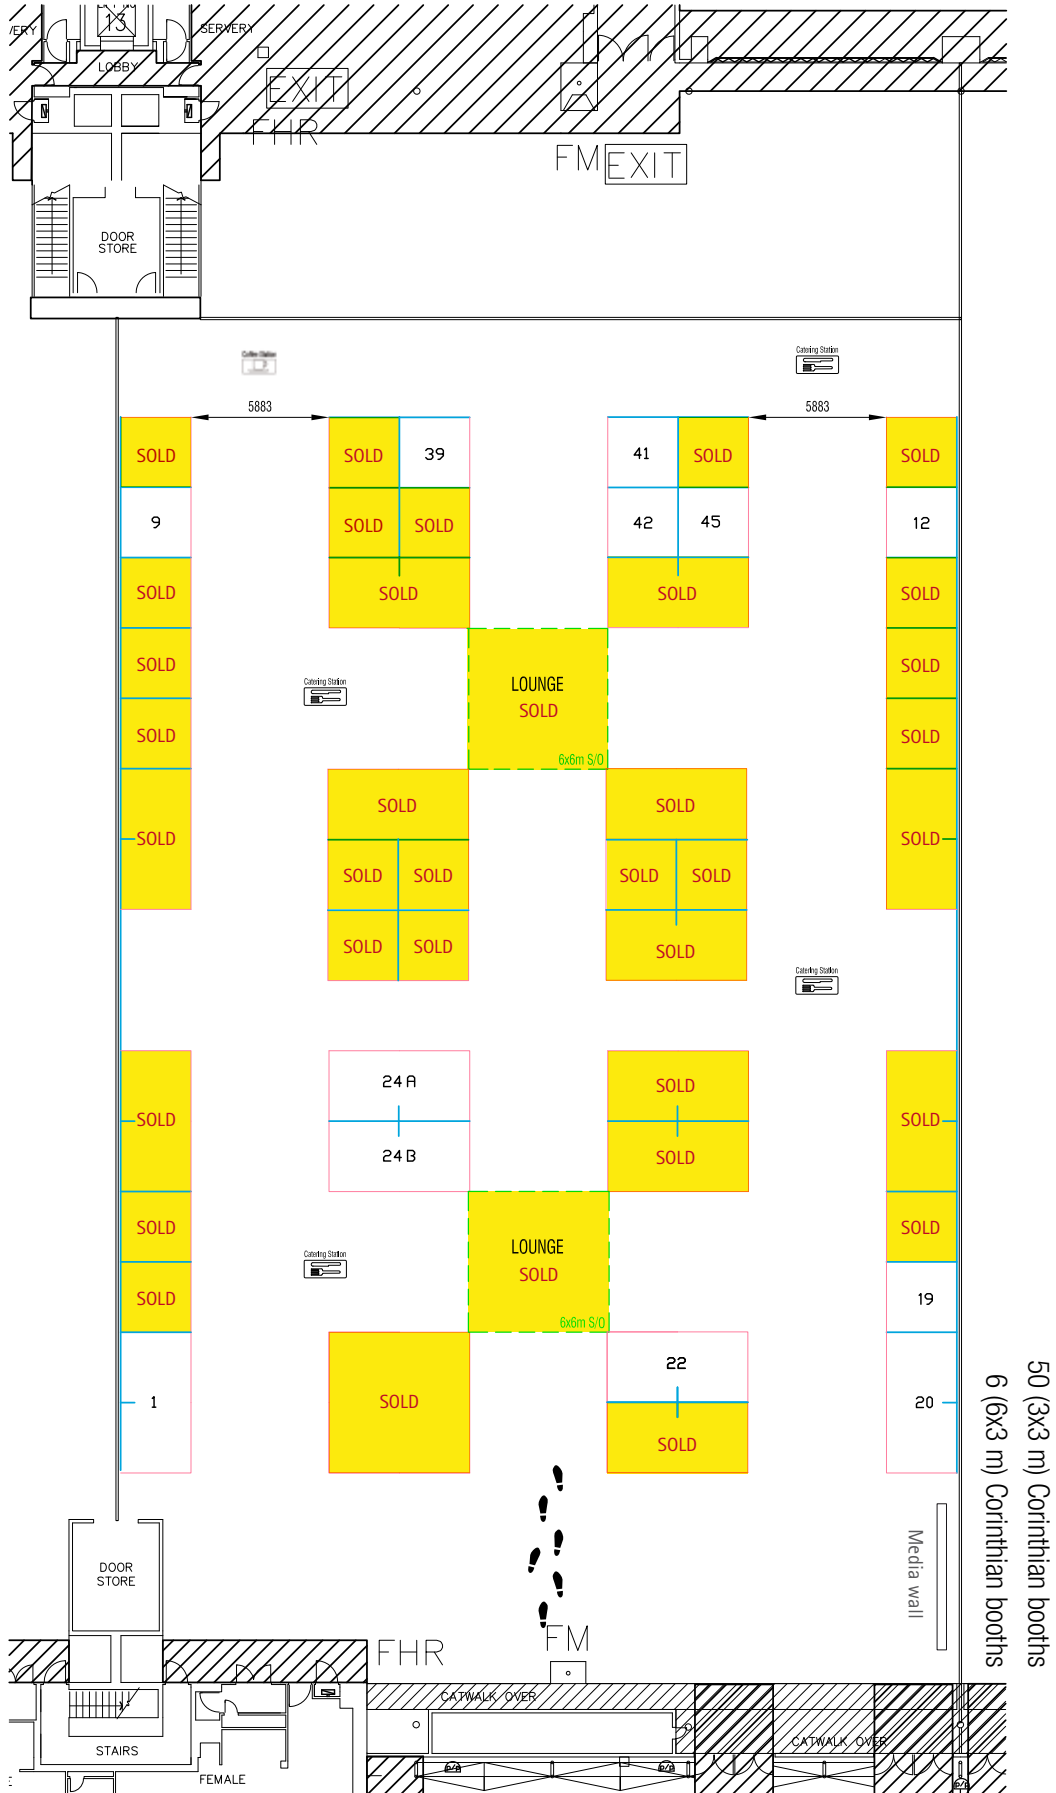

Conference booth layout

Sold.

50 (3x3 m) Corinthian booths
 6 (6x3 m) Corinthian booths